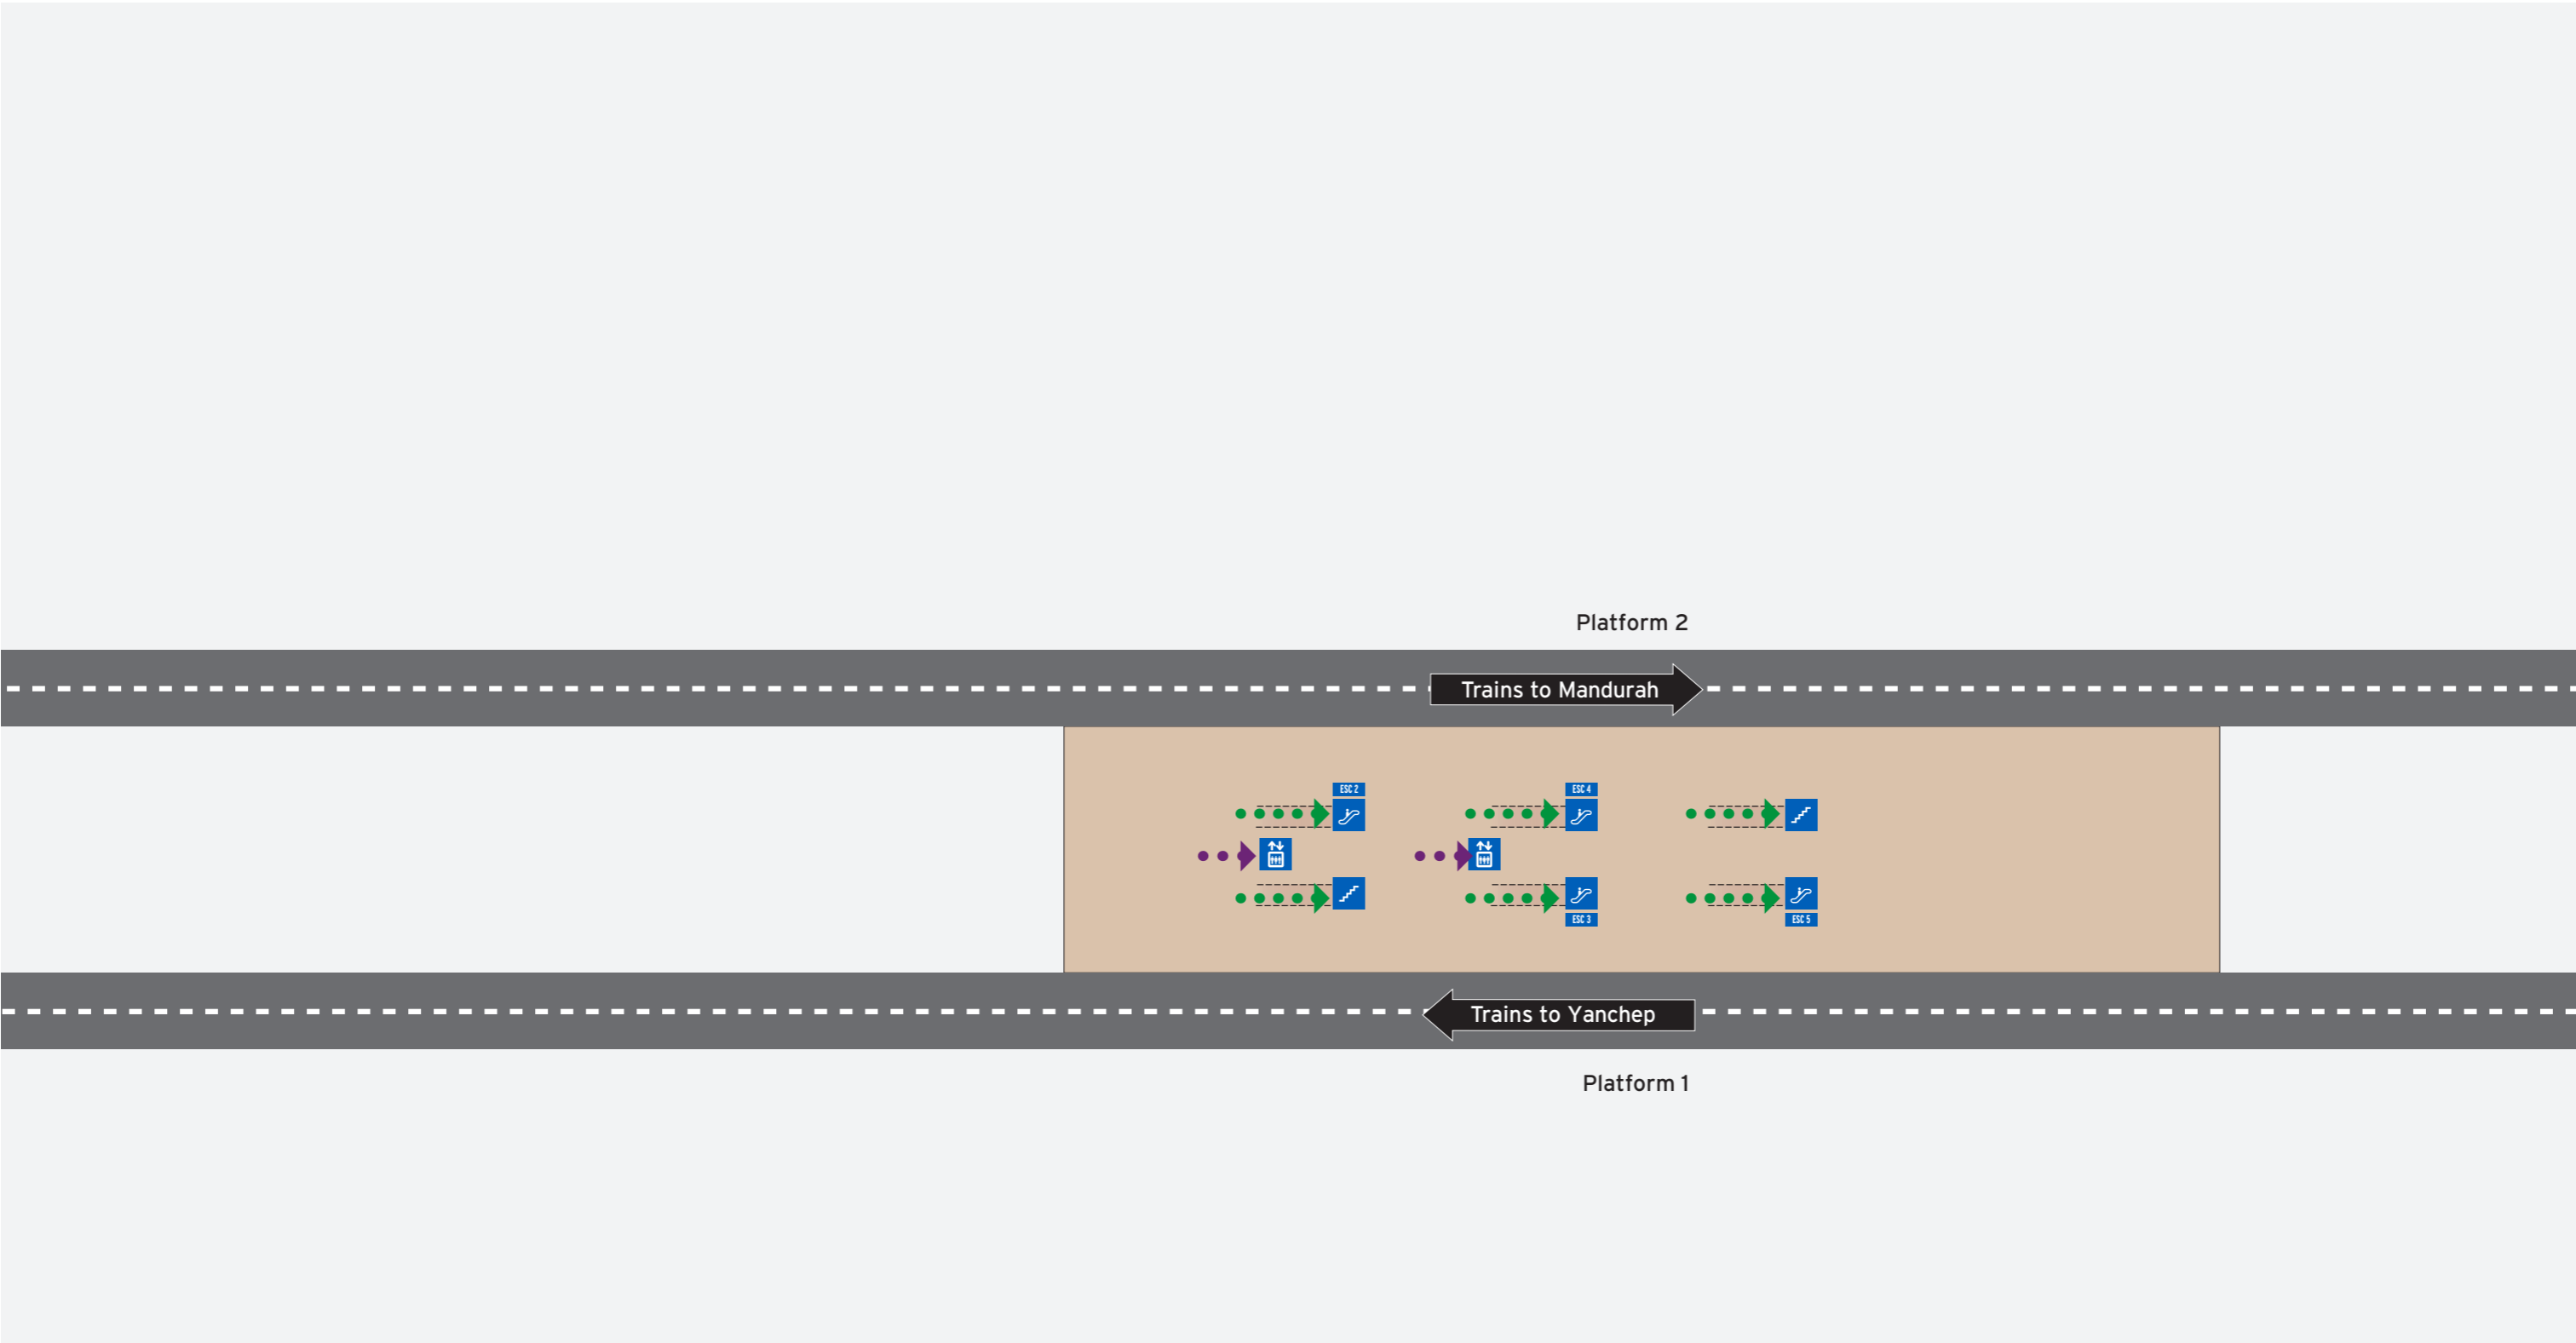

Legend

	Walking/Accessible Path	Stairs	Ticket Barrier	Road	Platform
North Point	Pedestrian Access	Escalator	Pathways	Non-Accessible Area	Concourse & Ramp
Scale	Station Zone	Lift			Walkway to Perth Underground
0 25m					

Legend

North Point

Scale 0 25m

- Walking/Accessible Path
- Pedestrian Access
- Stairs
- Escalator
- Lift
- Non-Accessible Area
- Platform